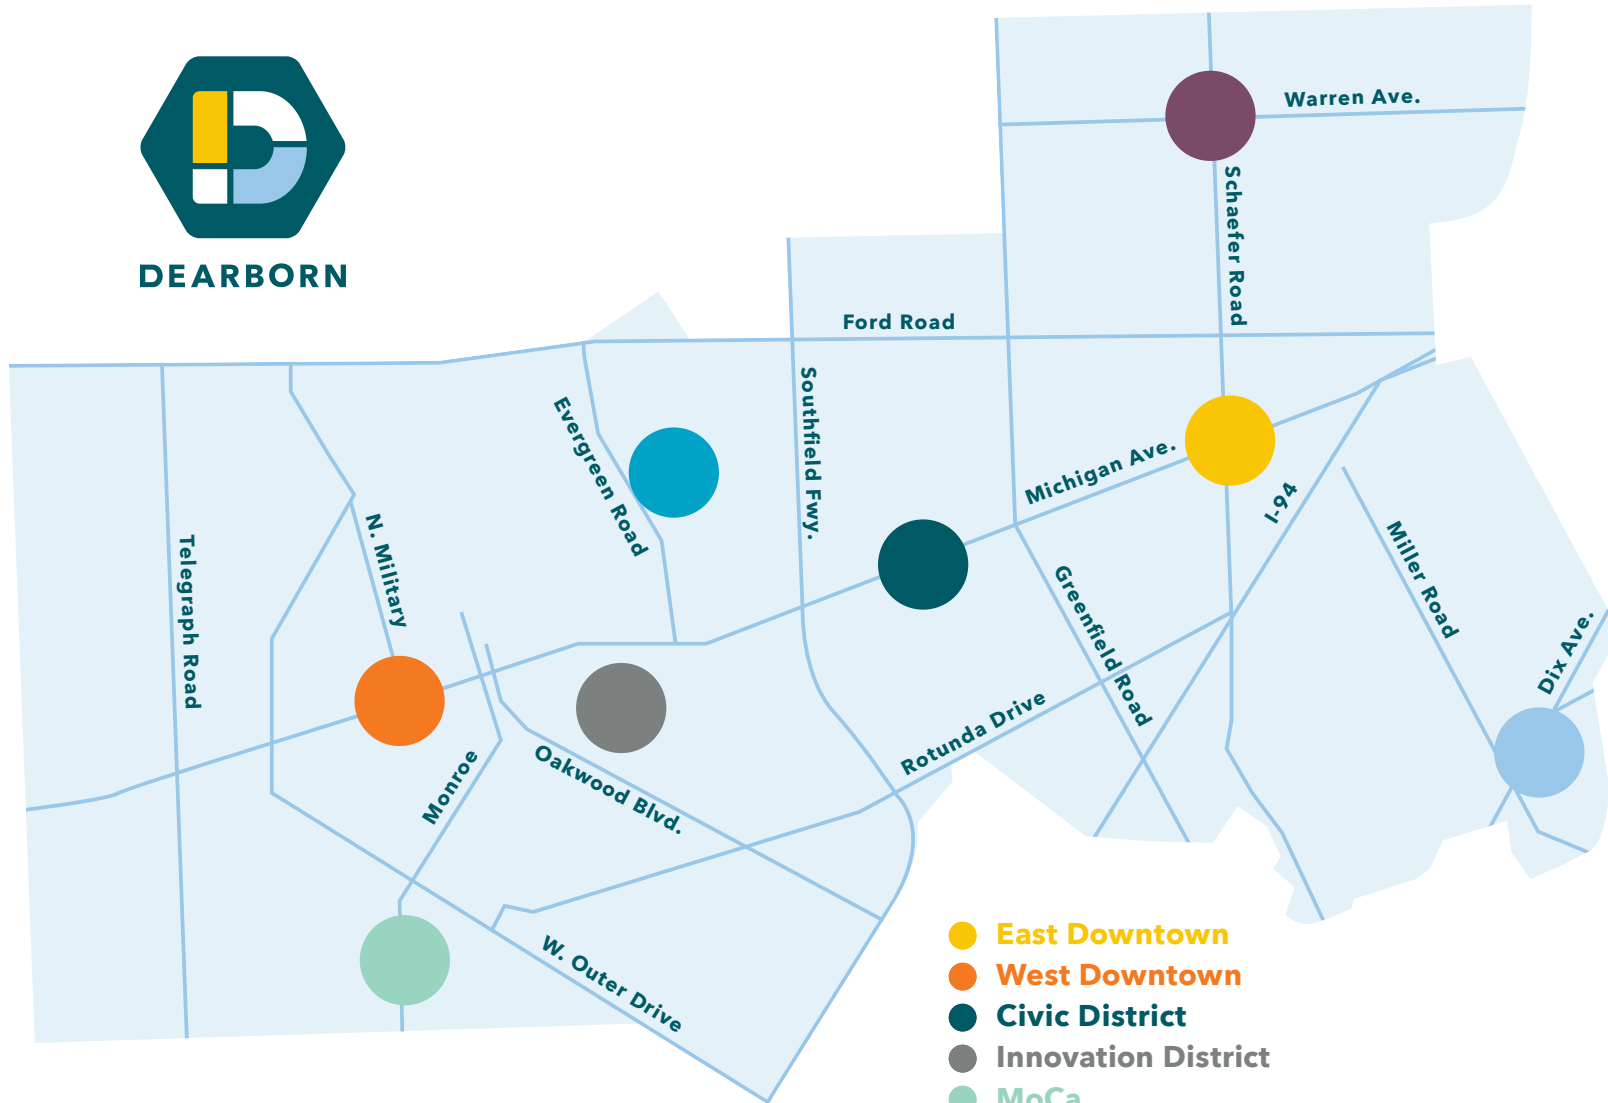

INNOVATION

DBN_Innovation_CMYK.ai
DBN_Innovation_CMYK.pdf
DBN_Innovation_RGB.ai
DBN_Innovation_RGB.pdf

MAKER

DBN_Maker_CMYK.ai
DBN_Maker_CMYK.pdf
DBN_Maker_RGB.ai
DBN_Maker_RGB.pdf

Districts Map

DEARBORN

- East Downtown
- West Downtown
- Civic District
- Innovation District
- MoCa
- Souk
- South End
- University-Fairlane